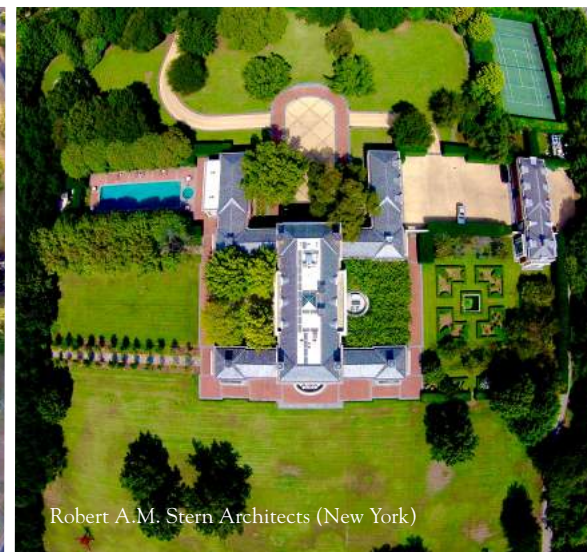

Robert A.M. Stern Architects (New York)